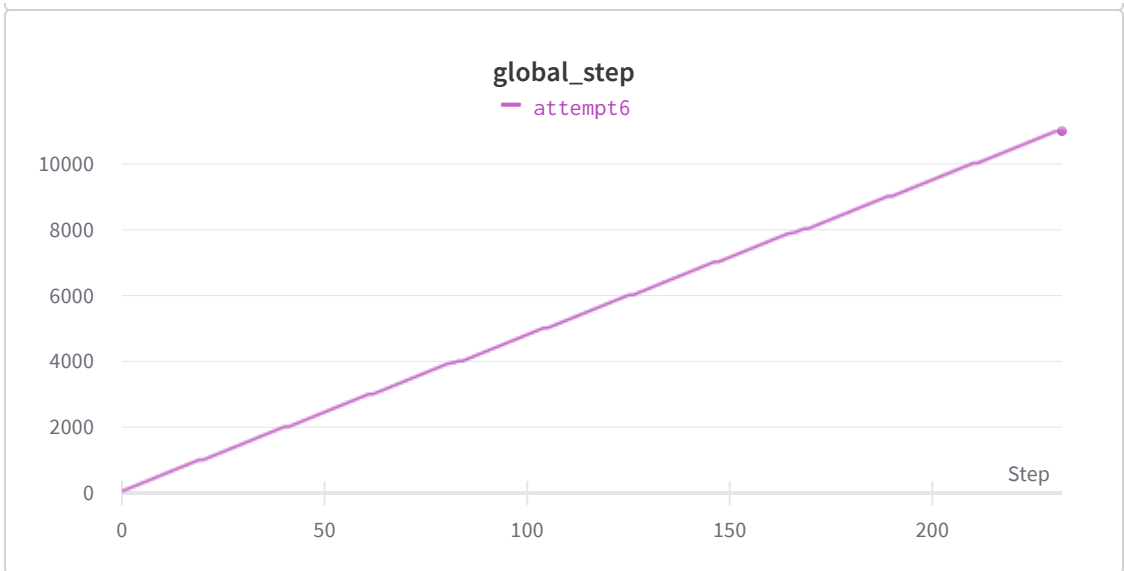

silicone-deberta-pair

Diwank Singh Tomer

▼ Eval and Training

Created with  on Weights & Biases.

<https://wandb.ai/diwank/da-silicone-combined/reports/silicone-deberta-pair--VmldzoxNTczNjE5?accessToken=yj1jz4c365z0y5b3olgzye7qgsl7qv9lxvqhmftb6300hql6veqa5xiq1skn8ys>