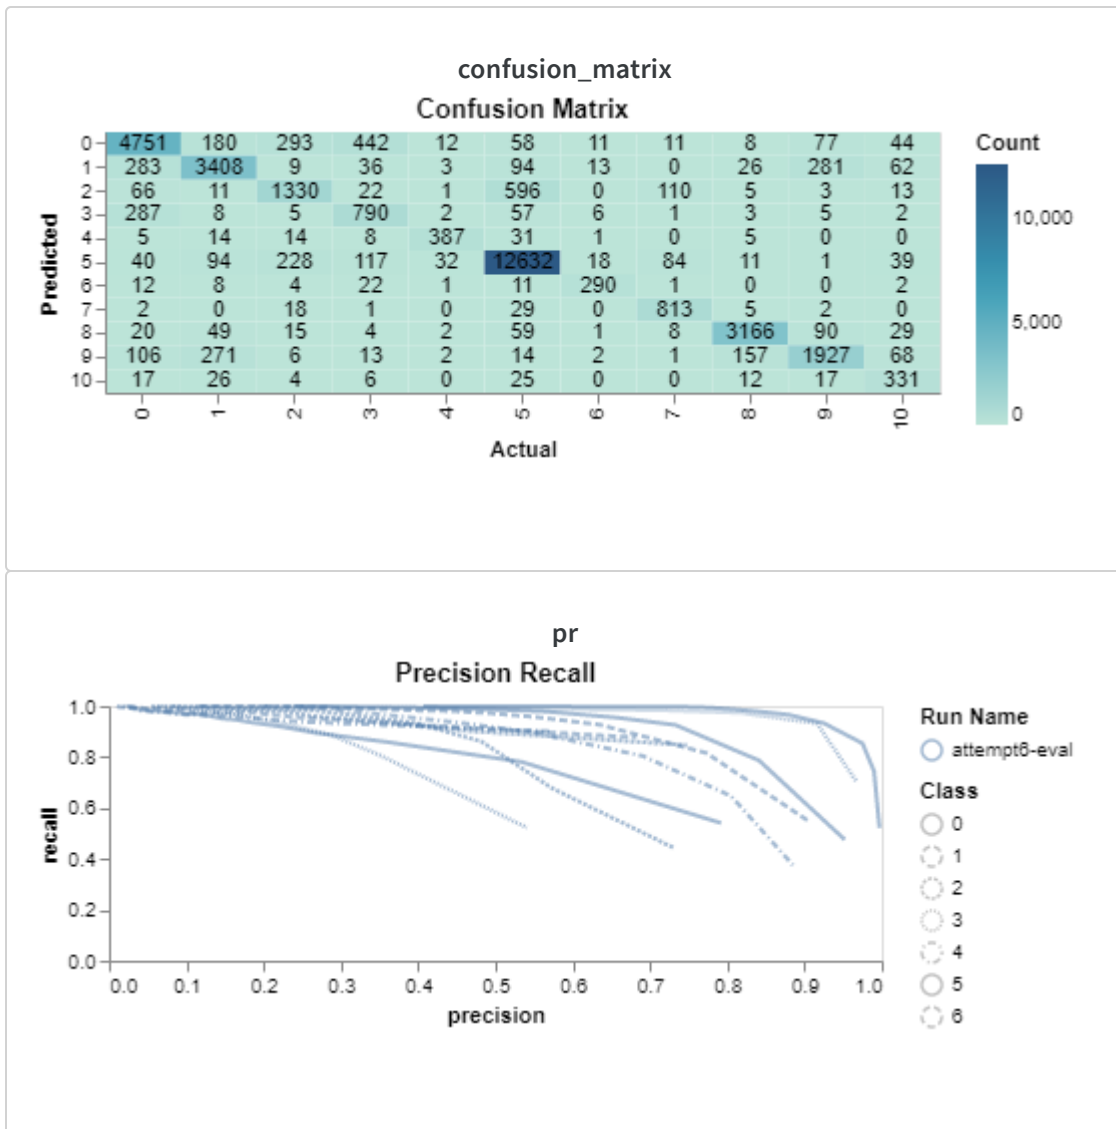

silicone-deberta-pair

Diwank Singh Tomer

▼ Eval and Training

Created with  on Weights & Biases.

<https://wandb.ai/diwank/da-silicone-combined/reports/silicone-deberta-pair--VmldzoxNTczNjE5?accessToken=yj1jz4c365z0y5b3olgzye7qgsl7qv9lxvqhmftb6300hql6veqa5xiq1skn8ys>

Made with Weights & Biases. [Sign up](#) or [log in](#) to create reports like this one.