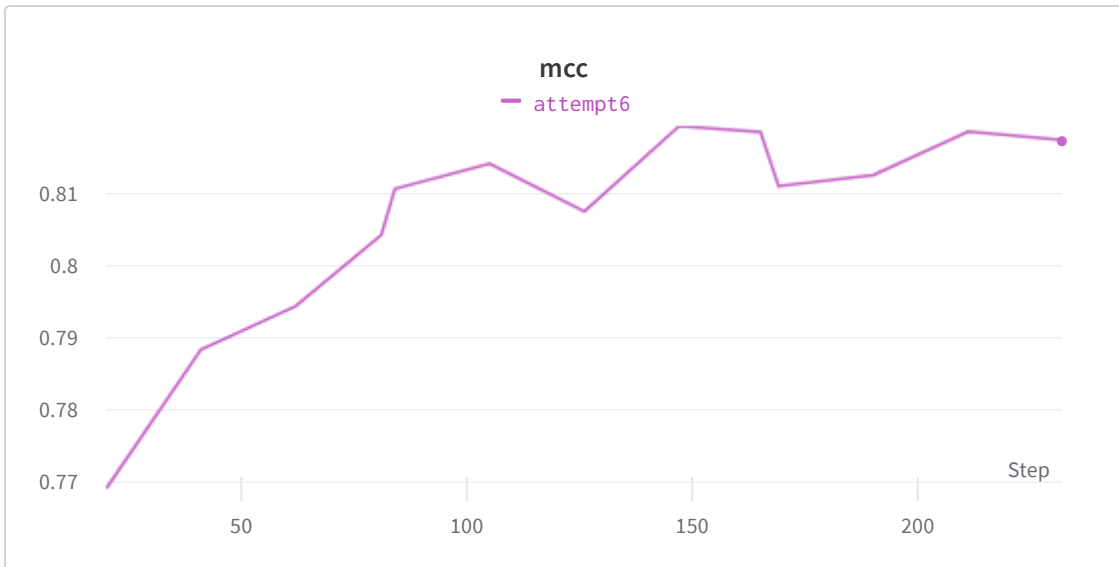

silicone-deberta-pair

Diwank Singh Tomer

▼ Eval and Training

Created with  on Weights & Biases.

<https://wandb.ai/diwank/da-silicone-combined/reports/silicone-deberta-pair--VmldzoxNTczNjE5?accessToken=yj1jz4c365z0y5b3olgzye7qgsl7qv9lxvqhmftb6300hql6veqa5xiq1skn8ys>