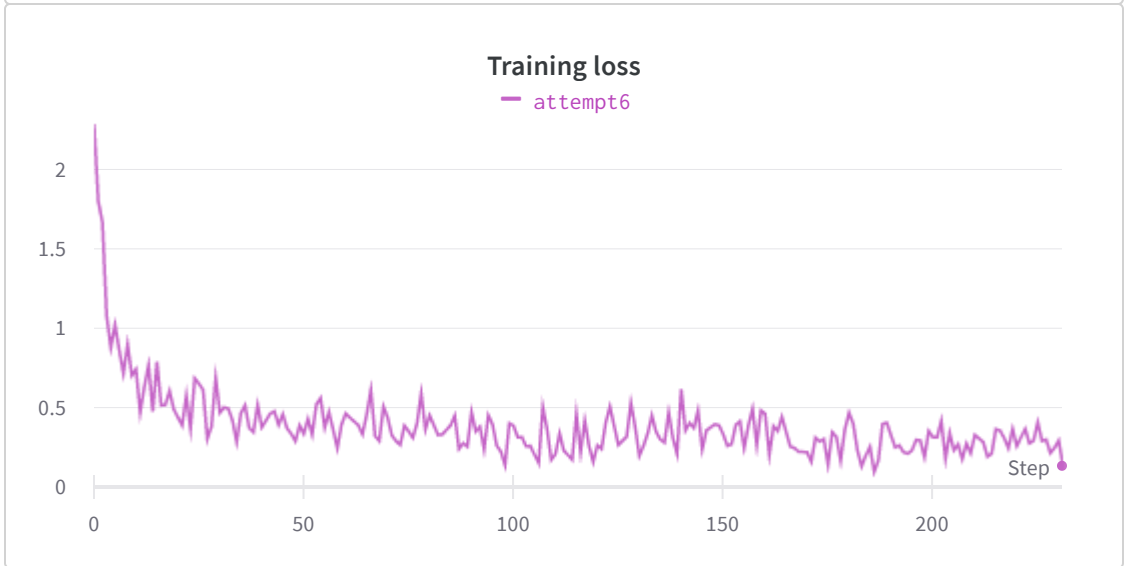

silicone-deberta-pair

Diwank Singh Tomer

▼ Eval and Training

Created with  on Weights & Biases.

<https://wandb.ai/diwank/da-silicone-combined/reports/silicone-deberta-pair--VmldzoxNTczNjE5?accessToken=yj1jz4c365z0y5b3olgzye7qgsl7qv9lxvqhmftb6300hql6veqa5xiq1skn8ys>