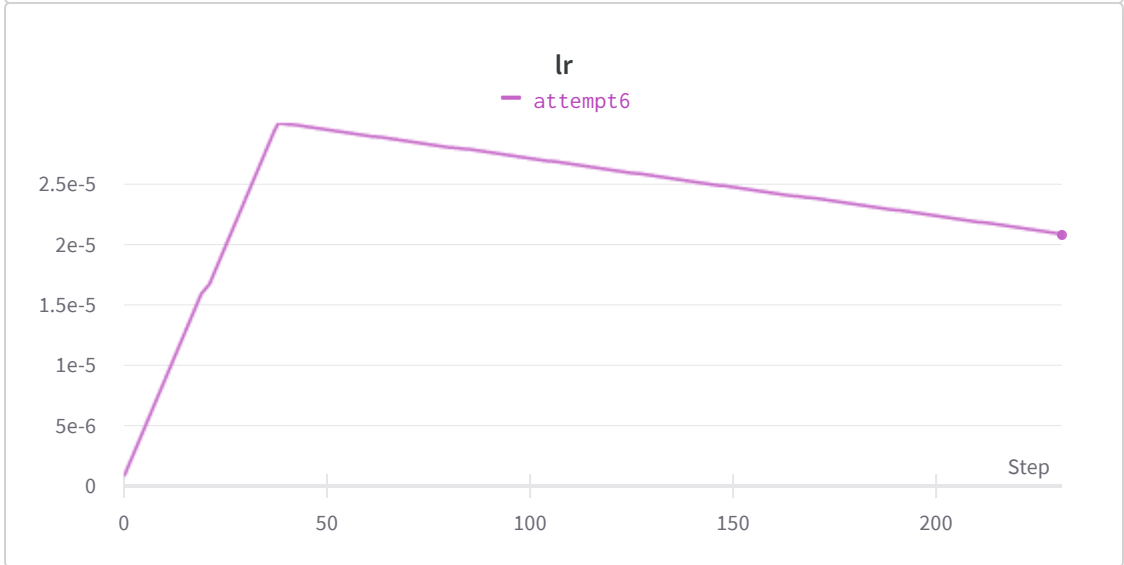

silicone-deberta-pair

Diwank Singh Tomer

▼ Eval and Training

Created with  on Weights & Biases.

<https://wandb.ai/diwank/da-silicone-combined/reports/silicone-deberta-pair--VmldzoxNTczNjE5?accessToken=yj1jz4c365z0y5b3olgzye7qgsl7qv9lxvqhmftb6300hql6veqa5xiq1skn8ys>